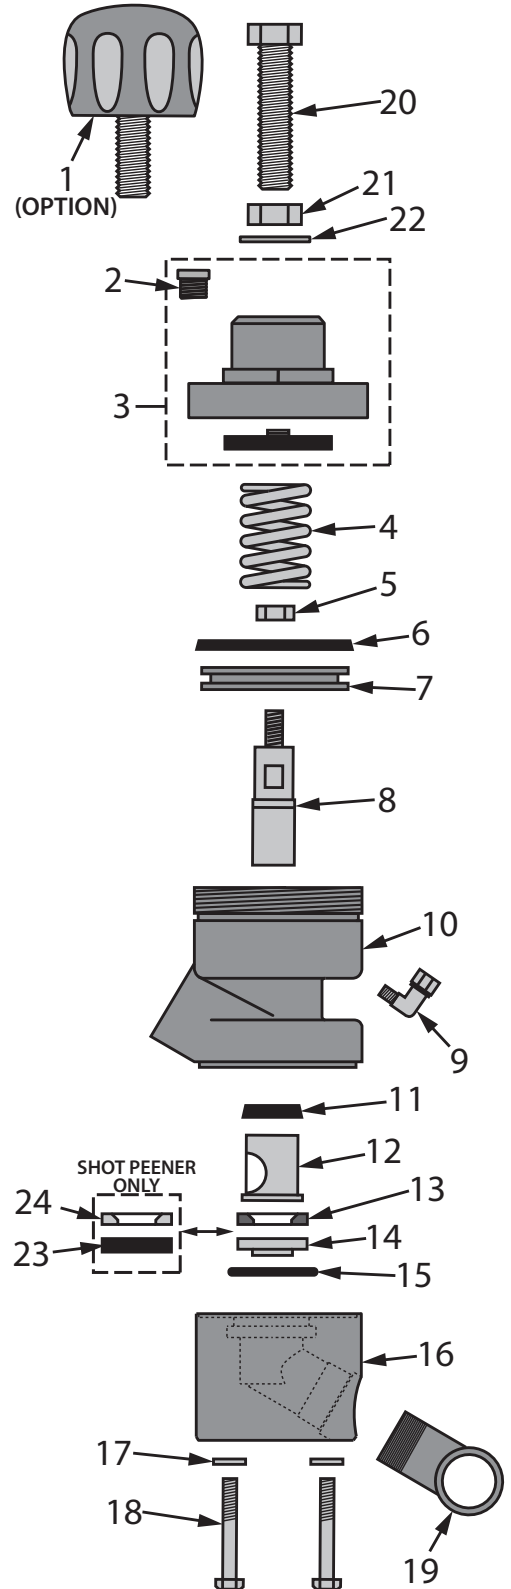

ASSEMBLY INSTRUCTIONS

APV BIG-BORE™ Straight-Down / APV BIG-BORE™ Shot-Peener 100#

	888-2151-200PB	APV BIG-BORE™ STRAIGHT-DOWN METERING VALVE W/TUNGSTEN CARBIDE SLEEVE (PIPE NIPPLE NOT INCLUDED)
	888-2149-50099PB	APV BIG-BORE™, REPAIR KIT W/TC SLEEVE, INCLUDES # 6, 8, 11, 12, 13, 14 & 15
	888-2149-50098PB	APV BIG-BORE™, SEAL KIT W/TC SLEEVE, INCLUDES # 6, 11, 13, & 15
	888-2151-220PB	APV BIG-BORE™, SHOT-PEENER-100#, STRAIGHT-DOWN METERING VALVE W/TUNGSTEN CARBIDE SLEEVE & SEAT (PIPE NIPPLE NOT INCLUDED)
	888-2151-22099PB	APV, BIG-BORE™, SHOT-PEENER-100#, REPAIR KIT W/TC SLEEVE & SEAT, INCLUDES # 6, 8, 11, 12, 15, 23 & 24
	888-2151-22098PB	APV, BIG-BORE™, SHOT-PEENER-100#, SEAL KIT, SEALS ONLY, INCLUDES # 6, 11, 15 & 23
1	888-2149-00001PB	APV, KNOB
2	888-2014-300PB	VENT, 1/8"
3	888-2148-00002PB	APV & APV II, CAP ASSEMBLY
4	888-2149-50003PB	APV, SPRING, BIG-BORE™ (GRAY/BLUE)
5	888-2149-00008PB	APV & TV2, NUT
6	888-2148-00004PB	APV, APV II, & T2V PISTON SEAL (GREEN URETHANE)
7	888-2149-50005PB	APV, PISTON, BIG-BORE™
8	888-2149-50007PB	APV, TUNGSTON CARBIDE, PLUNGER, BIG-BORE™
9	888-4203-50000PB	SWIVEL 90°, 1/8"MNPT X 1/8"F
10	888-2149-50009PB	APV, CYLINDER, BIG-BORE™
11	888-2149-50006PB	APV, PLUNGER SEAL W/ O-RING, BIG-BORE™
12	888-2149-50013PB	APV, TUNGSTEN CARBIDE SLEEVE, BIG-BORE™
13	888-2149-50015PB	APV, URETHANE SEAT, BIG-BORE™ (HEAVY DUTY BLUE)
14	888-2149-50014PB	APV, STAINLESS STEEL INSERT, BIG-BORE™
15	888-2149-50018PB	APV, O-RING FOR METERING VALVE INSERT, BIG-BORE™
16	888-2149-50711PB	APV, BIG-BORE™, BASE FOR STRAIGHT-DOWN METERING VALVES
17	888-7027-50302PB	APV, APV II & T2V, FLAT WASHER 3/8" SAE (10 PACK)
18	888-7010-50714PB	BOLT, 3/8" UNC x 3-3/4"
19	888-2149-50816PB	APV & APV II, PIPE NIPPLE, 1-1/2" MALE x 1-1/2" MALE FOR STRAIGHT-DOWN & BIG-BORE™ METERING VALVES
	888-2149-00915PB	APV & APV II, PIPE NIPPLE, 2" MALE x 2" MALE FOR STRAIGHT-DOWN & BIG-BORE™ METERING VALVES
20	888-7010-51512PB	HEX BOLT, 5/8" UNC x 3-1/2"
21	888-7017-515PB	NUT, 5/8" UNC
22	888-7027-55202PB	FLAT WASHER, 5/8" UNC
23	888-2149-50714PB	APV, BIG-BORE™, SHOT-PEENER-100#, URETHANE INSERT (AVAILABLE IN REPAIR KIT / SEAL KIT ONLY)
24	888-2149-50715PB	APV, BIG-BORE™, SHOT-PEENER-100#, TUNGSTEN CARBIDE SEAT, (AVAILABLE IN REPAIR KIT ONLY)