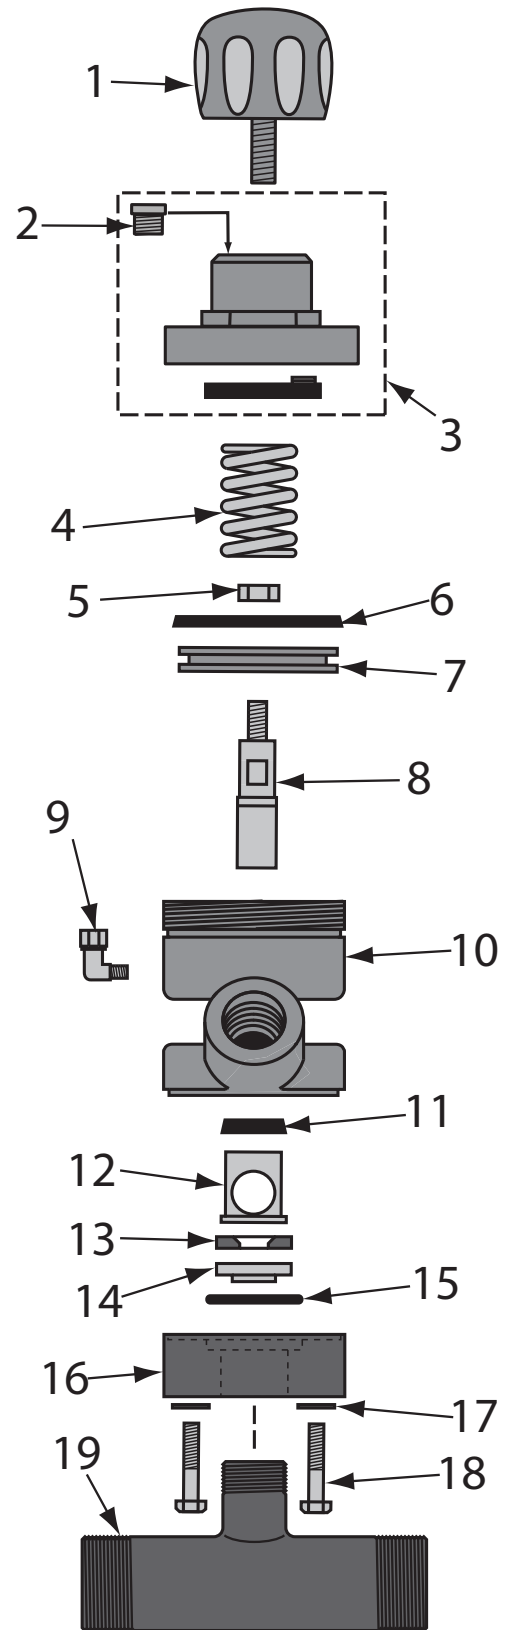

ASSEMBLY INSTRUCTIONS

APV BIG-BORE™ (Automatic Plunger Valve)

APV BIG-BORE™ (Automatic Plunger Valve)

	888-2149-500PB	APV BIG-BORE™ METERING VALVE W/TUNGSTEN CARBIDE SLEEVE (PIPE NIPPLE NOT INCLUDED)
	888-2149-508PB	APV BIG-BORE™ METERING VALVE, 1-1/2", W/TUNGSTEN CARBIDE SLEEVE
	888-2149-509PB	APV BIG-BORE™ METERING VALVE, 2", W/TUNGSTEN CARBIDE SLEEVE
	888-2149-50099PB	APV BIG-BORE™, REPAIR KIT W/TC SLEEVE, INCLUDES # 6, 8, 11, 12, 13, 14 & 15
	888-2149-50098PB	APV BIG-BORE™, SEAL KIT W/TC SLEEVE, INCLUDES # 6, 11, 13, & 15
1	888-2149-00001PB	APV, KNOB
2	888-2014-300PB	VENT, 1/8"
3	888-2148-00002PB	APV & APV II, CAP ASSEMBLY
4	888-2149-50003PB	APV, SPRING, BIG-BORE™ (GRAY/BLUE)
5	888-2149-00008PB	APV & TV2, NUT
6	888-2148-00004PB	APV, APV II, & T2V PISTON SEAL (GREEN URETHANE)
7	888-2149-50005PB	APV, PISTON, BIG-BORE™
8	888-2149-50007PB	APV, TUNGSTON CARBIDE, PLUNGER, BIG-BORE™
9	888-4203-50000PB	SWIVEL 90°, 1/8"MNPT X 1/8"F
10	888-2149-50009PB	APV, CYLINDER, BIG-BORE™
11	888-2149-50006PB	APV, PLUNGER SEAL W/ O-RING, BIG-BORE™
12	888-2149-50013PB	APV, TUNGSTEN CARBIDE SLEEVE, BIG-BORE™
13	888-2149-50015PB	APV, URETHANE SEAT, BIG-BORE™ (HEAVY DUTY BLUE)
14	888-2149-50014PB	APV, STAINLESS STEEL INSERT, BIG-BORE™
15	888-2149-50018PB	APV, O-RING FOR METERING VALVE INSERT, BIG-BORE™
16	888-2149-50011PB	APV, BASE, BIG-BORE™
17	888-7027-50302PB	APV, APV II & T2V, FLAT WASHER 3/8" SAE (10 PACK)
18	888-7010-50754PB	BOLT, 3/8" UNC x 2-1/4"
19	888-2149-50816PB	APV & APV II, PIPE NIPPLE, 1-1/2" MALE x 1-1/2" MALE FOR STRAIGHT-DOWN & BIG-BORE™ METERING VALVES
	888-2149-00915PB	APV & APV II, PIPE NIPPLE, 2" MALE x 2" MALE FOR STRAIGHT-DOWN & BIG-BORE™ METERING VALVES